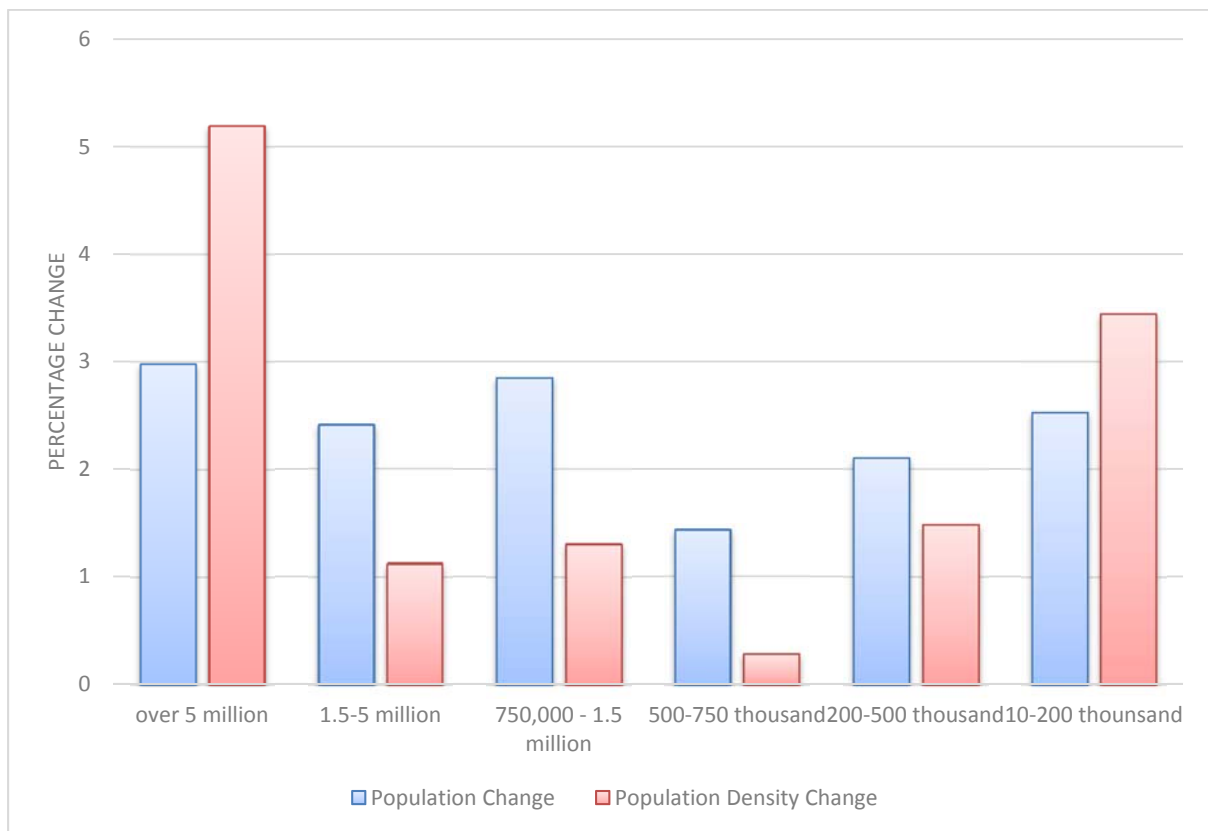

Greatest negative pop. density change

Palembang	-2.889
Bandar Lampung	-3.47752
Bekasi	-3.63251
Hà Nội, Vietnam	-3.71335
Bandung	-5.42266
Bogor	-11.9808
Manado	-15.656

Fig. 1. Average Annual Population and Population Density Change.

Fig. 2. Average Annual Population and Population Density Change Grouped into City Population Categories (Excluding Hanoi, Bogor and Manado).